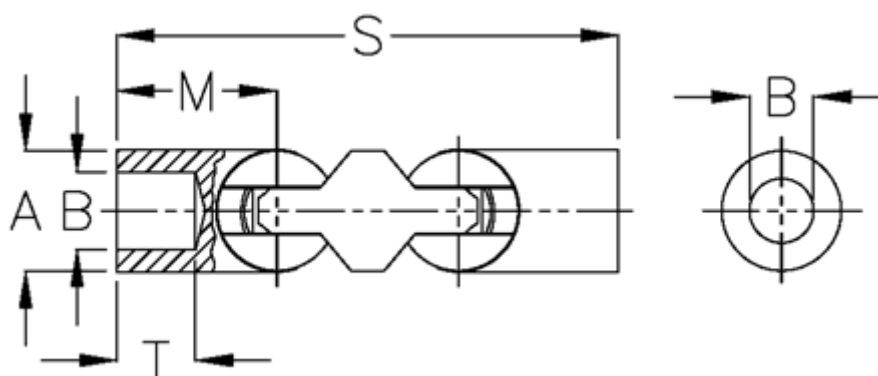

Article number: 07860300

Description: Ball joint, double 0.860.300  
0.860.300

## Measures

A	= 60
B H7	= 35
M	= 82.5
s	= 237
T	= 42